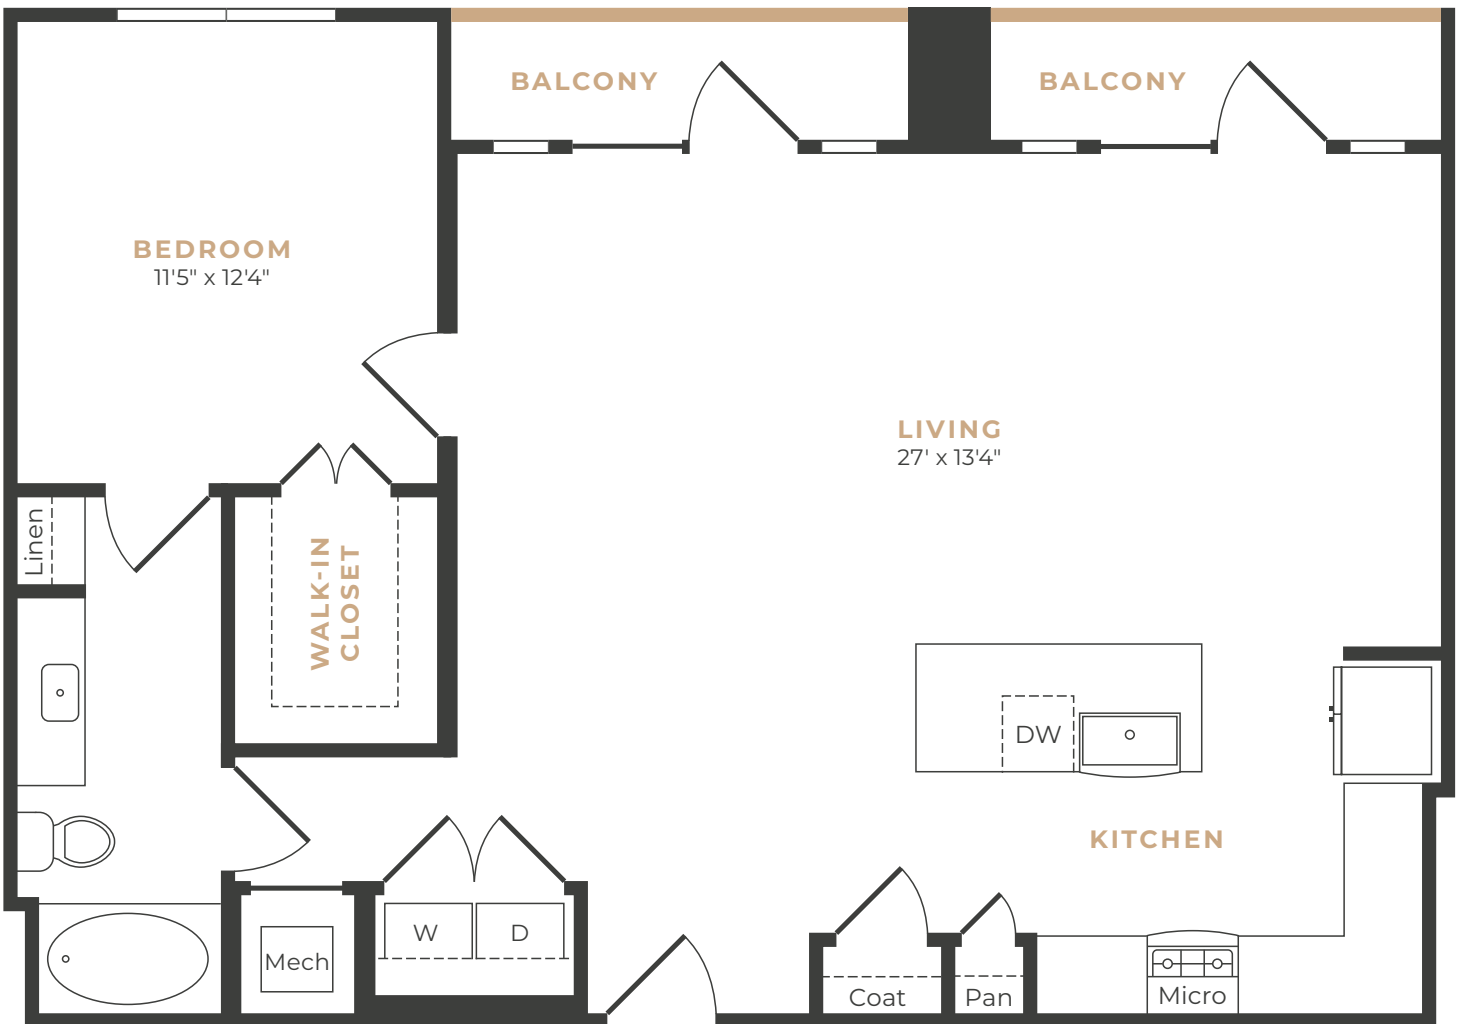

\$_____ Deposit \$_____ Rent/Mo

1 BR / 1 BA / 995 - 1,029 SQ. FT.

A3, A3A, A3B, A3C

5004 Memorial Drive | Houston, TX 77007 | 832-464-5050 | Leasing@AlexanMemorial.com | ALEXANMEMORIAL.COM

Not all homes have a balcony or patio and sizes may vary. Interior layout may vary by home. Interior layout varies to accommodate accessible features. Floor plan is an artist's rendering and may not be to scale. Square footage is approximate and may vary by unit. Availability and pricing subject to change. See an office representative for details.

\$_____ Deposit \$_____ Rent/Mo

1 BR / 1 BA / 1,033 SQ. FT.

A17

5004 Memorial Drive | Houston, TX 77007 | 832-464-5050 | Leasing@AlexanMemorial.com | ALEXANMEMORIAL.COM

Not all homes have a balcony or patio and sizes may vary. Interior layout may vary by home. Interior layout varies to accommodate accessible features. Floor plan is an artist's rendering and may not be to scale. Square footage is approximate and may vary by unit. Availability and pricing subject to change. See an office representative for details.