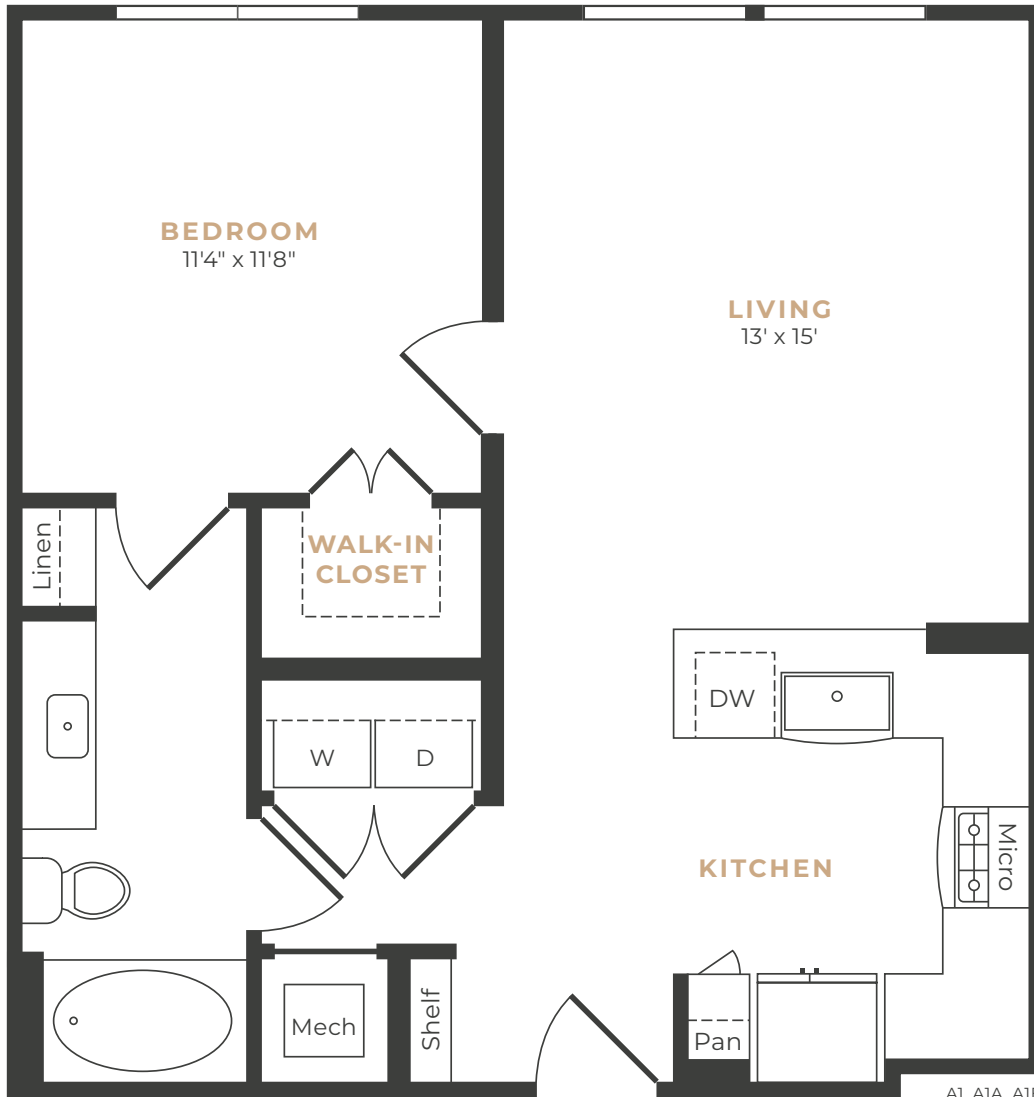

\$_____ Deposit \$_____ Rent/Mo

1 BR / 1 BA / 672 SQ. FT.

ALT. LAYOUT

A6, A6A

5004 Memorial Drive | Houston, TX 77007 | 832-464-5050 | Leasing@AlexanMemorial.com | ALEXANMEMORIAL.COM

Not all homes have a balcony or patio and sizes may vary. Interior layout may vary by home. Interior layout varies to accommodate accessible features. Floor plan is an artist's rendering and may not be to scale. Square footage is approximate and may vary by unit. Availability and pricing subject to change. See an office representative for details.

\$_____ Deposit \$_____ Rent/Mo

1 BR / 1 BA / 705 SQ. FT.

A7

5004 Memorial Drive | Houston, TX 77007 | 832-464-5050 | Leasing@AlexanMemorial.com | ALEXANMEMORIAL.COM

Not all homes have a balcony or patio and sizes may vary. Interior layout may vary by home. Interior layout varies to accommodate accessible features. Floor plan is an artist's rendering and may not be to scale. Square footage is approximate and may vary by unit. Availability and pricing subject to change. See an office representative for details.

\$_____ Deposit \$_____ Rent/Mo

1 BR / 1 BA / 709 SQ. FT.

ALT. LAYOUT

5004 Memorial Drive | Houston, TX 77007 | 832-464-5050 | Leasing@AlexanMemorial.com | ALEXANMEMORIAL.COM

Not all homes have a balcony or patio and sizes may vary. Interior layout may vary by home. Interior layout varies to accommodate accessible features. Floor plan is an artist's rendering and may not be to scale. Square footage is approximate and may vary by unit. Availability and pricing subject to change. See an office representative for details.