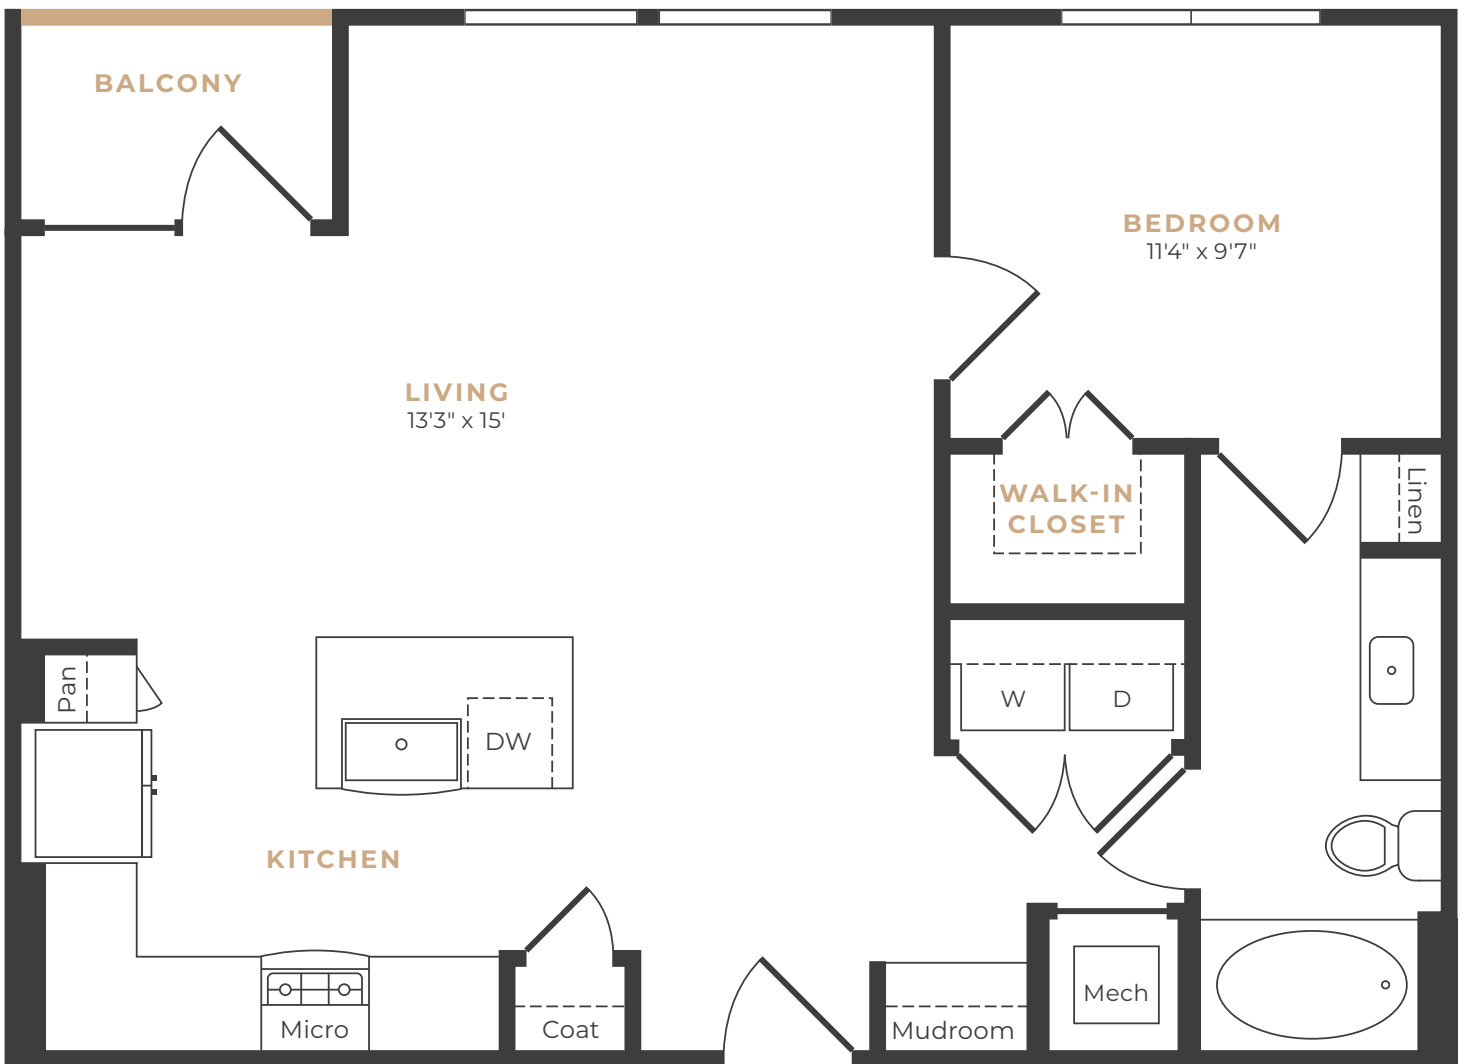

\$_____ Deposit \$_____ Rent/Mo

1 BR / 1 BA / 751 - 790 SQ. FT.

ALT. LAYOUT

5004 Memorial Drive | Houston, TX 77007 | 832-464-5050 | Leasing@AlexanMemorial.com | ALEXANMEMORIAL.COM

Not all homes have a balcony or patio and sizes may vary. Interior layout may vary by home. Interior layout varies to accommodate accessible features. Floor plan is an artist's rendering and may not be to scale. Square footage is approximate and may vary by unit. Availability and pricing subject to change. See an office representative for details.

\$_____ Deposit \$_____ Rent/Mo

1 BR / 1 BA / 791 SQ. FT.

5004 Memorial Drive | Houston, TX 77007 | 832-464-5050 | Leasing@AlexanMemorial.com | ALEXANMEMORIAL.COM

Not all homes have a balcony or patio and sizes may vary. Interior layout may vary by home. Interior layout varies to accommodate accessible features. Floor plan is an artist's rendering and may not be to scale. Square footage is approximate and may vary by unit. Availability and pricing subject to change. See an office representative for details.

\$_____ Deposit \$_____ Rent/Mo

1 BR / 1 BA / 801 SQ. FT.

A14

5004 Memorial Drive | Houston, TX 77007 | 832-464-5050 | Leasing@AlexanMemorial.com | ALEXANMEMORIAL.COM

Not all homes have a balcony or patio and sizes may vary. Interior layout may vary by home. Interior layout varies to accommodate accessible features. Floor plan is an artist's rendering and may not be to scale. Square footage is approximate and may vary by unit. Availability and pricing subject to change. See an office representative for details.