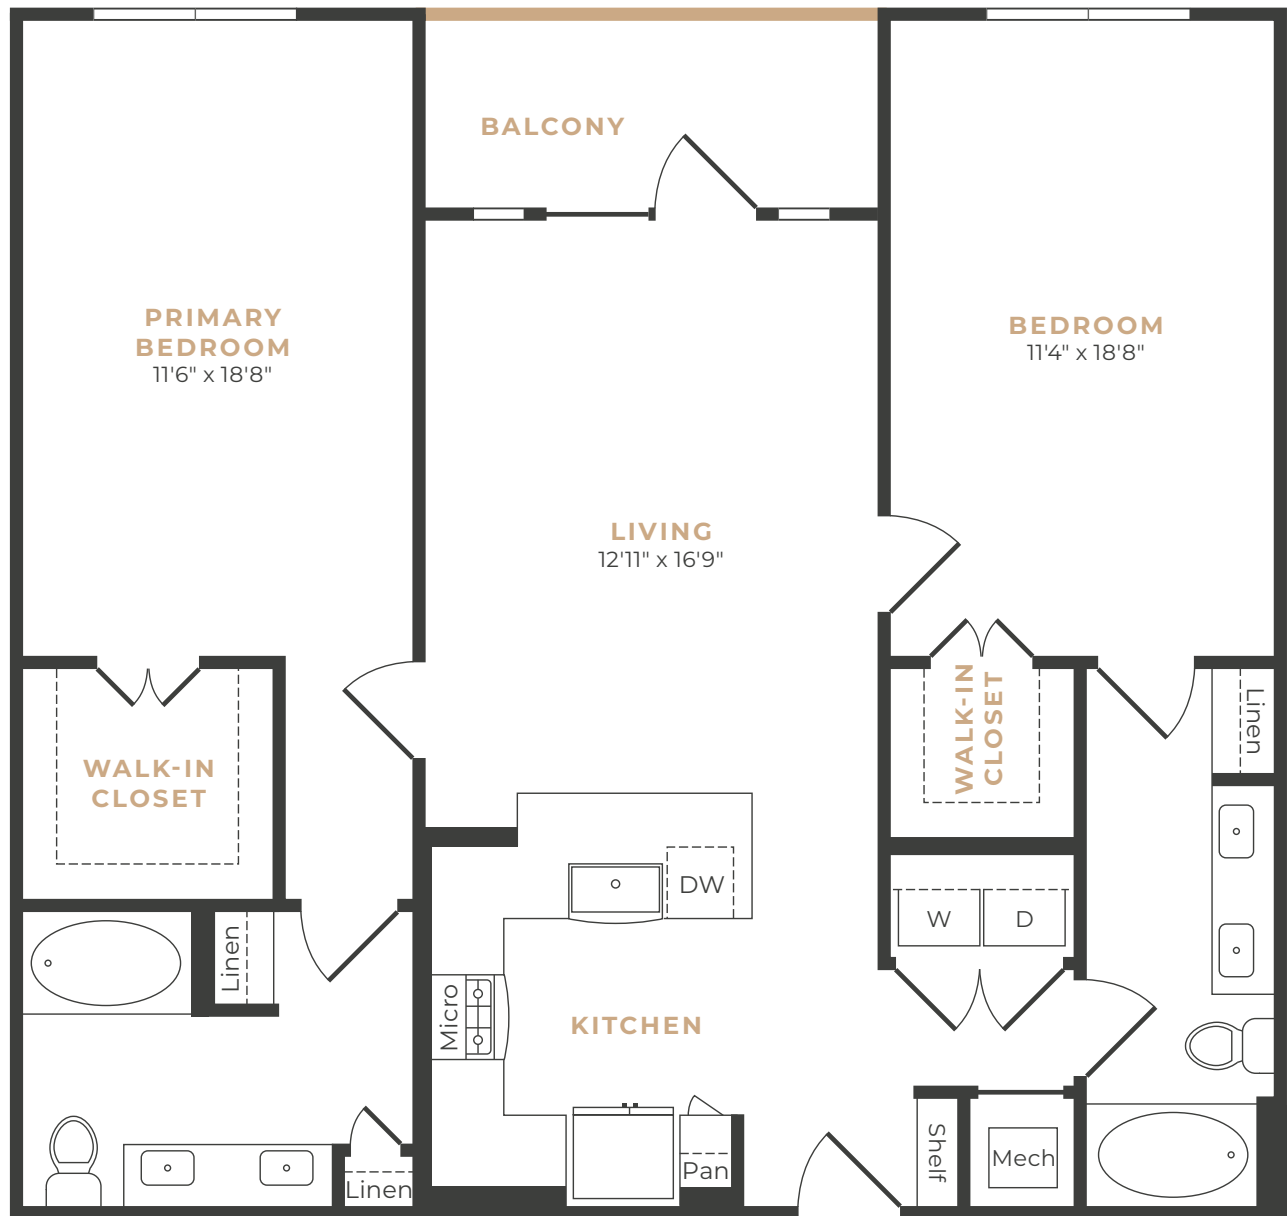

$_____ Deposit $_____ Rent/Mo

2 BR / 2 BA / 1,288 SQ. FT.

B8

5004 Memorial Drive | Houston, TX 77007 | 832-464-5050 | Leasing@AlexanMemorial.com | ALEXANMEMORIAL.COM

Not all homes have a balcony or patio and sizes may vary. Interior layout may vary by home. Interior layout varies to accommodate accessible features. Floor plan is an artist's rendering and may not be to scale. Square footage is approximate and may vary by unit. Availability and pricing subject to change. See an office representative for details.