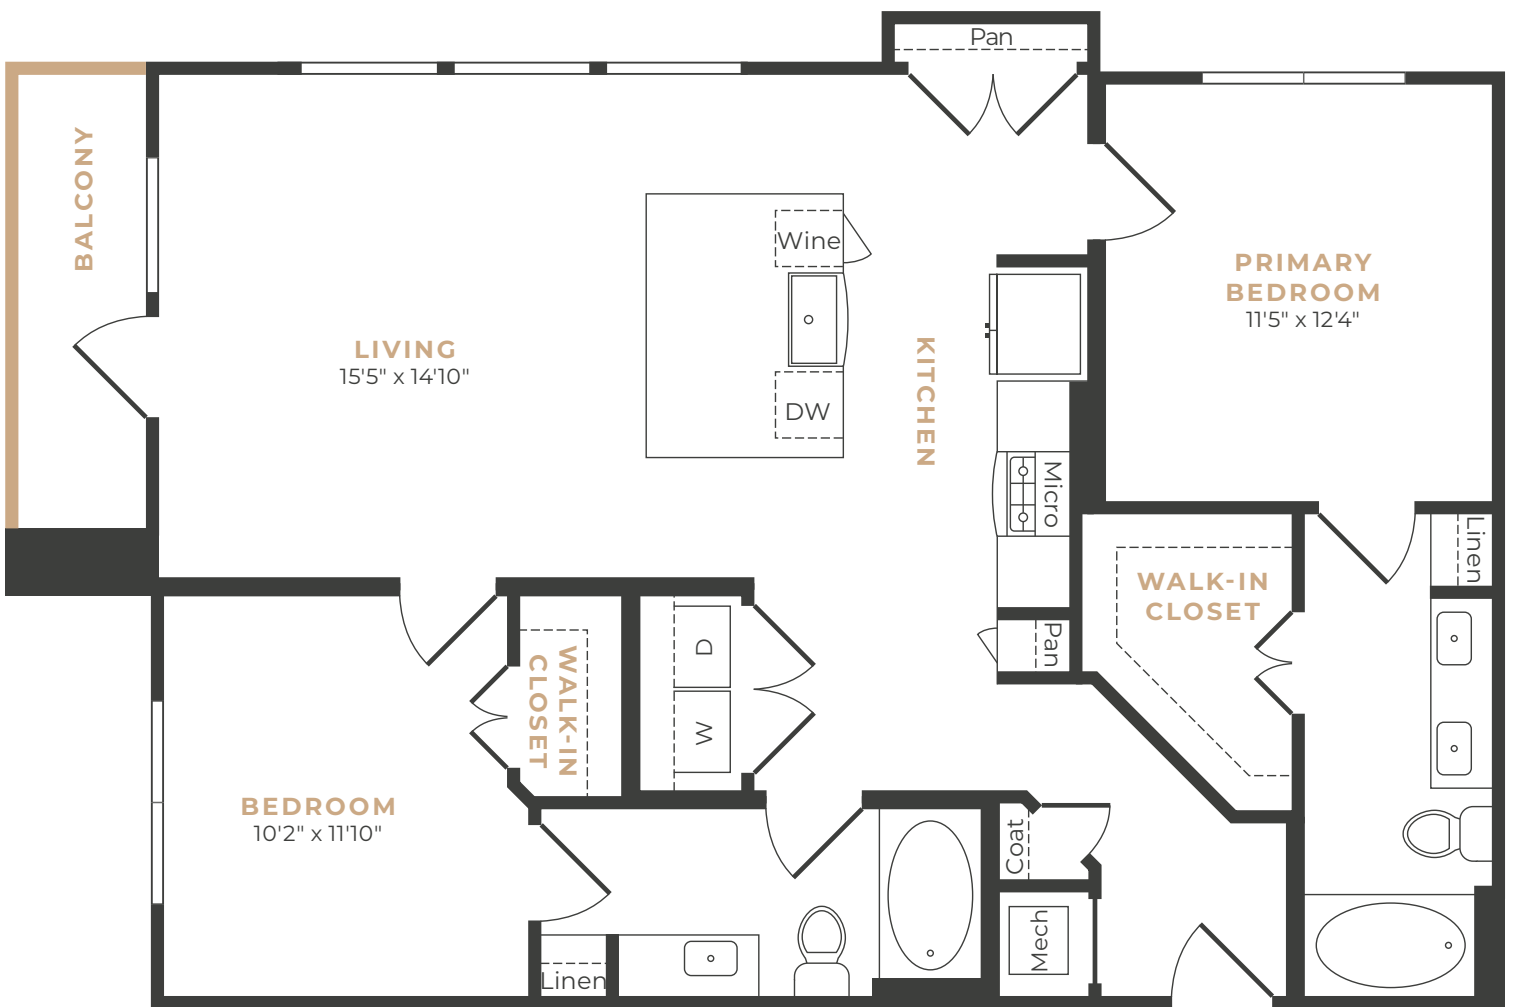

\$_____ Deposit \$_____ Rent/Mo

2 BR / 2 BA / 1,070 SQ. FT.

B6

5004 Memorial Drive | Houston, TX 77007 | 832-464-5050 | Leasing@AlexanMemorial.com | ALEXANMEMORIAL.COM

Not all homes have a balcony or patio and sizes may vary. Interior layout may vary by home. Interior layout varies to accommodate accessible features. Floor plan is an artist's rendering and may not be to scale. Square footage is approximate and may vary by unit. Availability and pricing subject to change. See an office representative for details.

\$_____ Deposit \$_____ Rent/Mo

2 BR / 2 BA / 1,097 SQ. FT.

B1

5004 Memorial Drive | Houston, TX 77007 | 832-464-5050 | Leasing@AlexanMemorial.com | ALEXANMEMORIAL.COM

Not all homes have a balcony or patio and sizes may vary. Interior layout may vary by home. Interior layout varies to accommodate accessible features. Floor plan is an artist's rendering and may not be to scale. Square footage is approximate and may vary by unit. Availability and pricing subject to change. See an office representative for details.

\$_____ Deposit \$_____ Rent/Mo

2 BR / 2 BA / 1,123 - 1,149 SQ. FT.

B3, B3A, B3B, B3C

5004 Memorial Drive | Houston, TX 77007 | 832-464-5050 | Leasing@AlexanMemorial.com | ALEXANMEMORIAL.COM

Not all homes have a balcony or patio and sizes may vary. Interior layout may vary by home. Interior layout varies to accommodate accessible features. Floor plan is an artist's rendering and may not be to scale. Square footage is approximate and may vary by unit. Availability and pricing subject to change. See an office representative for details.