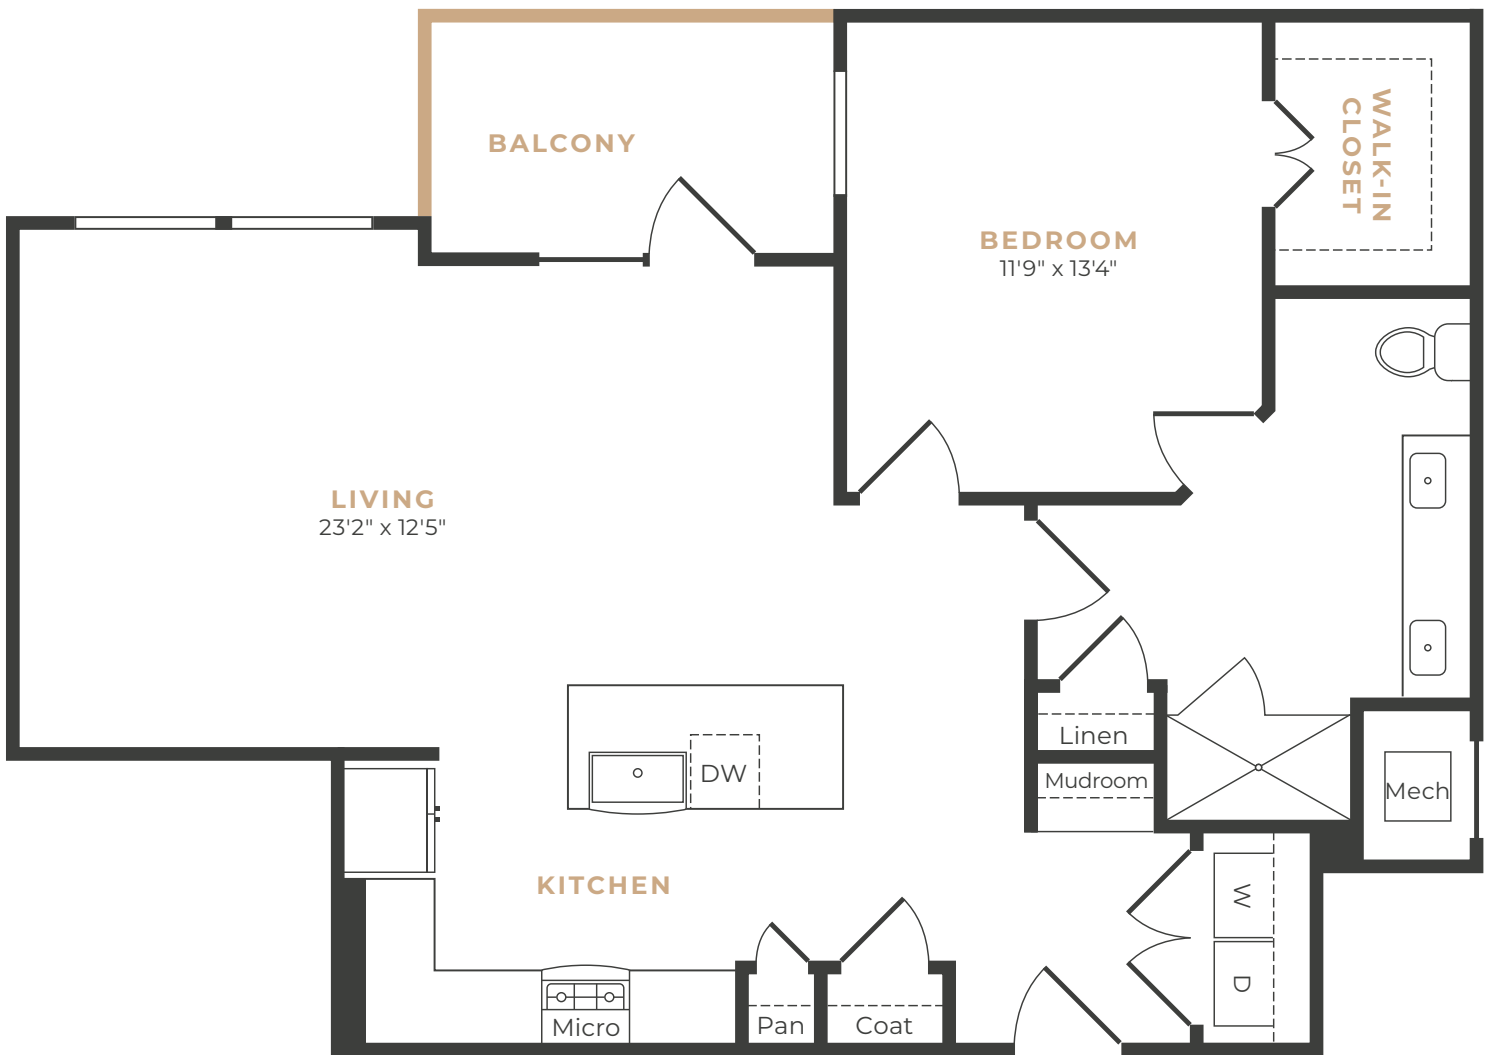

\$_____ Deposit \$_____ Rent/Mo

1 BR / 1 BA / 873 SQ. FT.

A5

5004 Memorial Drive | Houston, TX 77007 | 832-464-5050 | Leasing@AlexanMemorial.com | ALEXANMEMORIAL.COM

Not all homes have a balcony or patio and sizes may vary. Interior layout may vary by home. Interior layout varies to accommodate accessible features. Floor plan is an artist's rendering and may not be to scale. Square footage is approximate and may vary by unit. Availability and pricing subject to change. See an office representative for details.

\$_____ Deposit \$_____ Rent/Mo

1 BR / 1 BA / 995 - 1,029 SQ. FT.

A3, A3A, A3B, A3C

5004 Memorial Drive | Houston, TX 77007 | 832-464-5050 | Leasing@AlexanMemorial.com | ALEXANMEMORIAL.COM

Not all homes have a balcony or patio and sizes may vary. Interior layout may vary by home. Interior layout varies to accommodate accessible features. Floor plan is an artist's rendering and may not be to scale. Square footage is approximate and may vary by unit. Availability and pricing subject to change. See an office representative for details.