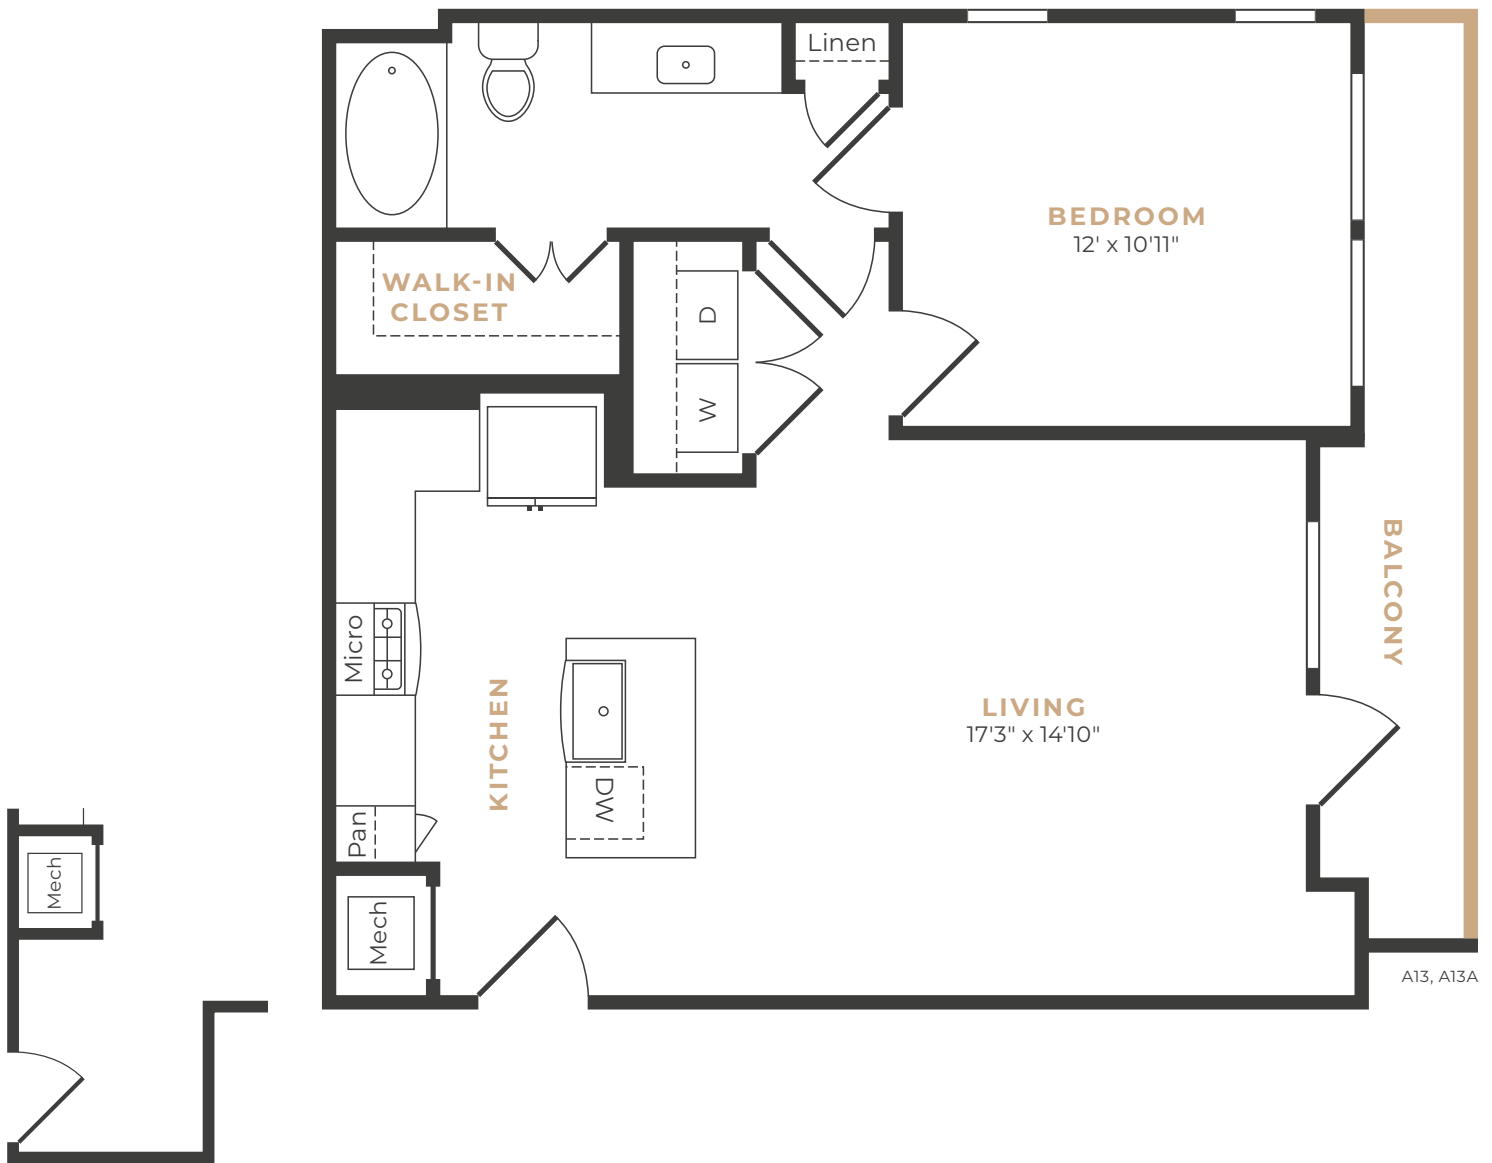

\$_____ Deposit \$_____ Rent/Mo

1 BR / 1 BA / 742 SQ. FT.

A2, A2 ALT

5004 Memorial Drive | Houston, TX 77007 | 832-464-5050 | Leasing@AlexanMemorial.com | ALEXANMEMORIAL.COM

Not all homes have a balcony or patio and sizes may vary. Interior layout may vary by home. Interior layout varies to accommodate accessible features. Floor plan is an artist's rendering and may not be to scale. Square footage is approximate and may vary by unit. Availability and pricing subject to change. See an office representative for details.

\$_____ Deposit \$_____ Rent/Mo

1 BR / 1 BA / 751 - 790 SQ. FT.

ALT. LAYOUT

5004 Memorial Drive | Houston, TX 77007 | 832-464-5050 | Leasing@AlexanMemorial.com | ALEXANMEMORIAL.COM

Not all homes have a balcony or patio and sizes may vary. Interior layout may vary by home. Interior layout varies to accommodate accessible features. Floor plan is an artist's rendering and may not be to scale. Square footage is approximate and may vary by unit. Availability and pricing subject to change. See an office representative for details.