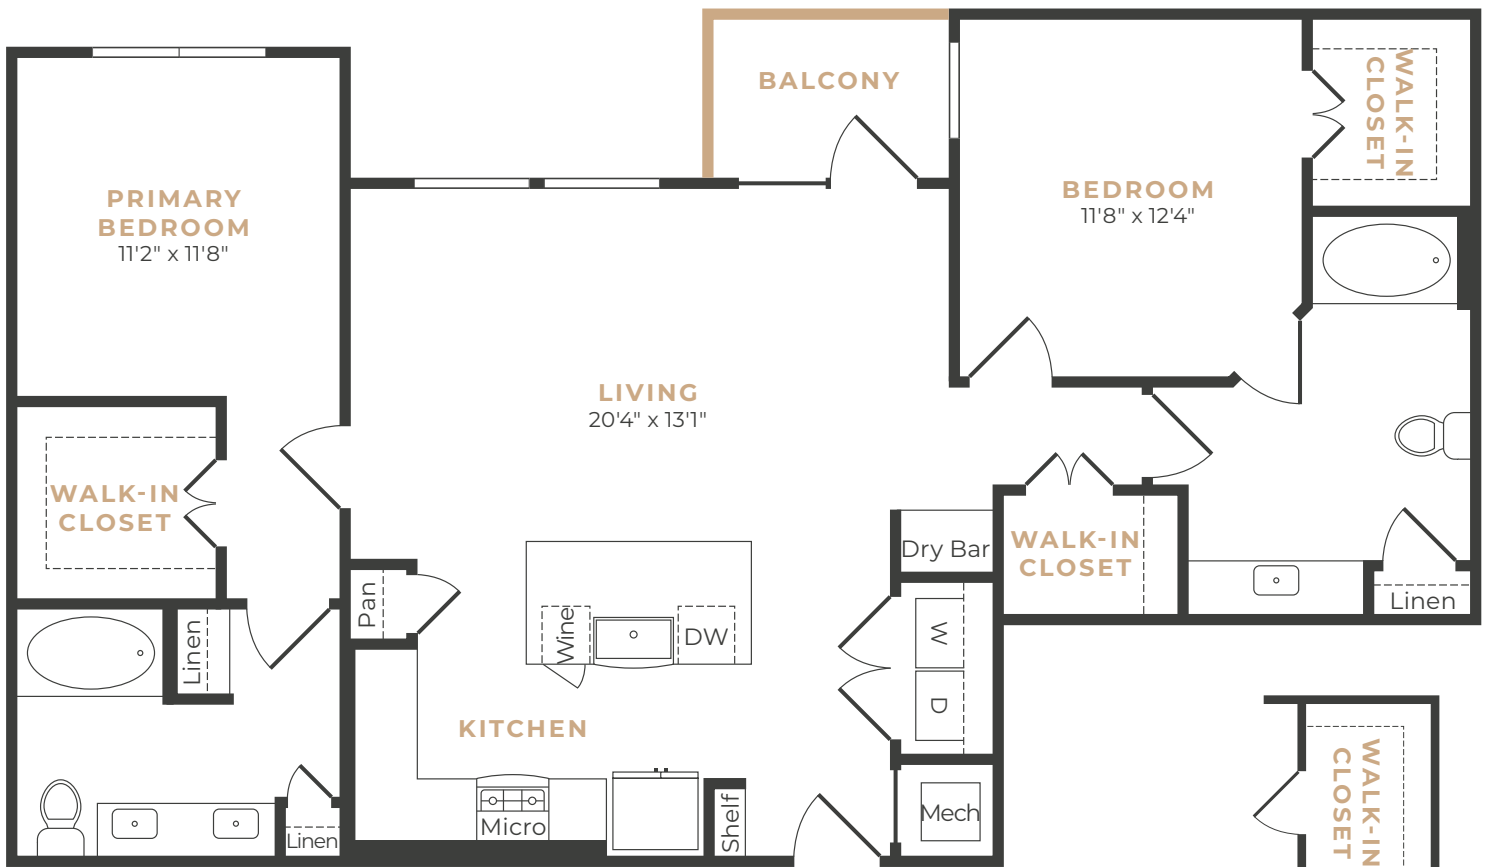

\$_____ Deposit \$_____ Rent/Mo

2 BR / 2 BA / 1,097 SQ. FT.

B1

5004 Memorial Drive | Houston, TX 77007 | 832-464-5050 | Leasing@AlexanMemorial.com | ALEXANMEMORIAL.COM

Not all homes have a balcony or patio and sizes may vary. Interior layout may vary by home. Interior layout varies to accommodate accessible features. Floor plan is an artist's rendering and may not be to scale. Square footage is approximate and may vary by unit. Availability and pricing subject to change. See an office representative for details.

\$_____ Deposit \$_____ Rent/Mo

2 BR / 2 BA / 1,123 - 1,149 SQ. FT.

B3, B3A, B3B, B3C

5004 Memorial Drive | Houston, TX 77007 | 832-464-5050 | Leasing@AlexanMemorial.com | ALEXANMEMORIAL.COM

Not all homes have a balcony or patio and sizes may vary. Interior layout may vary by home. Interior layout varies to accommodate accessible features. Floor plan is an artist's rendering and may not be to scale. Square footage is approximate and may vary by unit. Availability and pricing subject to change. See an office representative for details.

\$_____ Deposit \$_____ Rent/Mo

2 BR / 2 BA / 1,263 SQ. FT.

B2, B2 Type A

ALT. LAYOUT

5004 Memorial Drive | Houston, TX 77007 | 832-464-5050 | Leasing@AlexanMemorial.com | ALEXANMEMORIAL.COM

Not all homes have a balcony or patio and sizes may vary. Interior layout may vary by home. Interior layout varies to accommodate accessible features. Floor plan is an artist's rendering and may not be to scale. Square footage is approximate and may vary by unit. Availability and pricing subject to change. See an office representative for details.