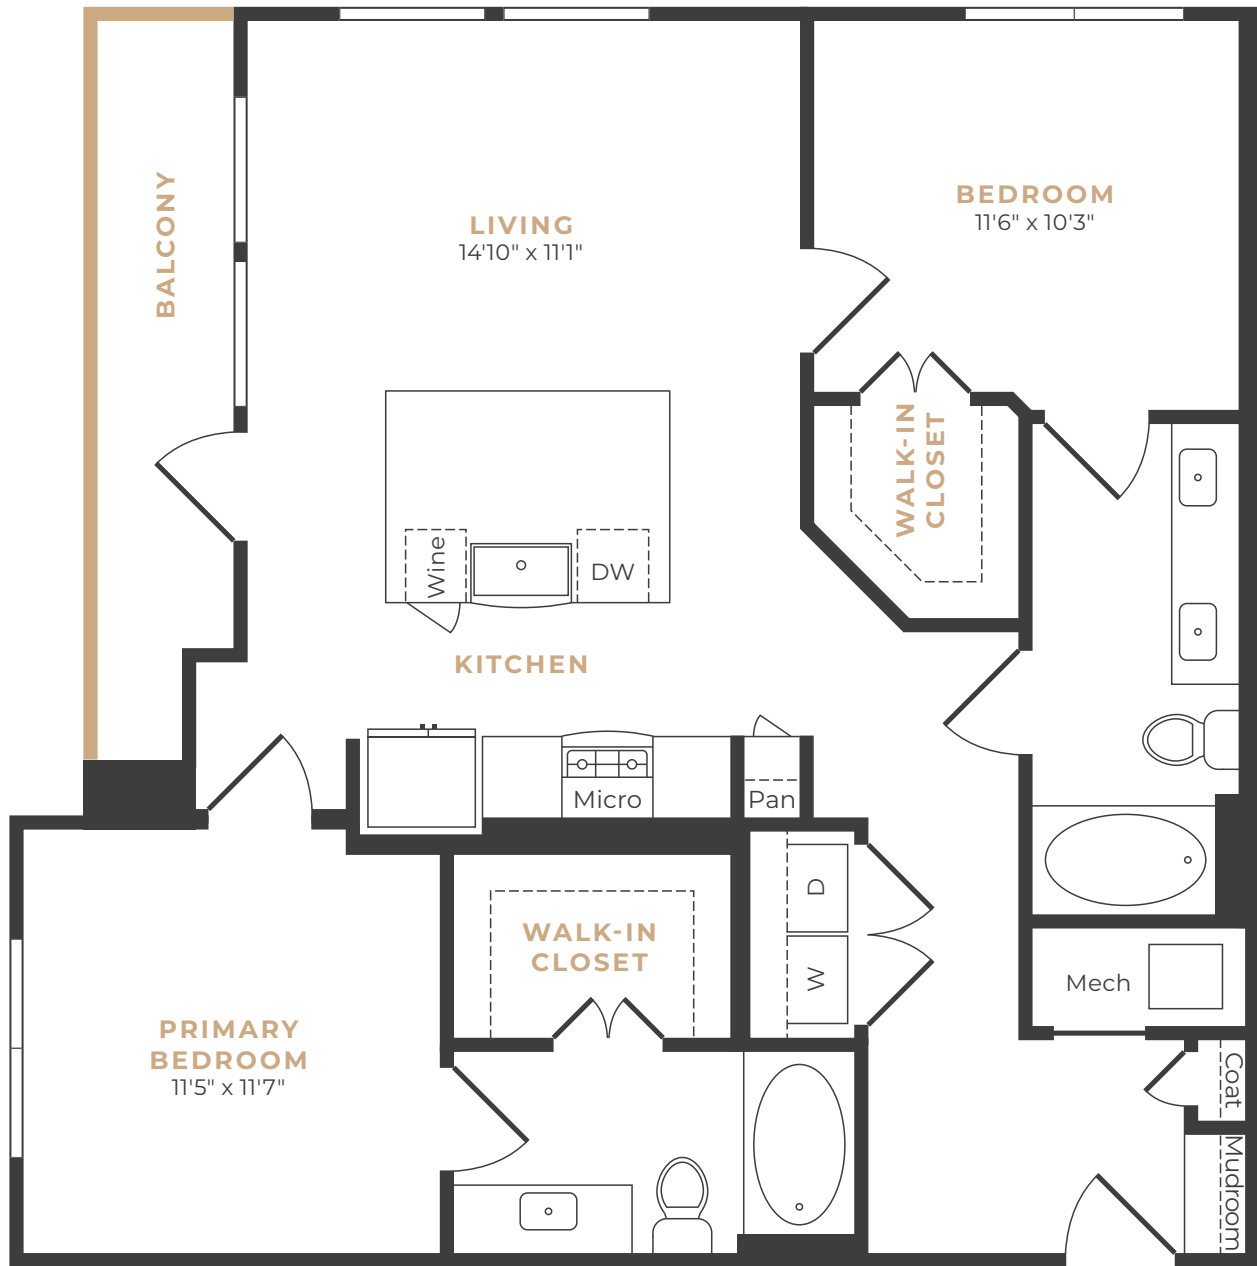

Not all homes have a balcony or patio and sizes may vary. Interior layout may vary by home. Interior layout varies to accommodate accessible features. Floor plan is an artist's rendering and may not be to scale. Square footage is approximate and may vary by unit. Availability and pricing subject to change. See an office representative for details.

\$_____ Deposit \$_____ Rent/Mo

2 BR / 2 BA / 995 SQ. FT.

B4

5004 Memorial Drive | Houston, TX 77007 | 832-464-5050 | Leasing@AlexanMemorial.com | ALEXANMEMORIAL.COM

Not all homes have a balcony or patio and sizes may vary. Interior layout may vary by home. Interior layout varies to accommodate accessible features. Floor plan is an artist's rendering and may not be to scale. Square footage is approximate and may vary by unit. Availability and pricing subject to change. See an office representative for details.

\$_____ Deposit \$_____ Rent/Mo

2 BR / 2 BA / 1,070 SQ. FT.

B6

5004 Memorial Drive | Houston, TX 77007 | 832-464-5050 | Leasing@AlexanMemorial.com | ALEXANMEMORIAL.COM

Not all homes have a balcony or patio and sizes may vary. Interior layout may vary by home. Interior layout varies to accommodate accessible features. Floor plan is an artist's rendering and may not be to scale. Square footage is approximate and may vary by unit. Availability and pricing subject to change. See an office representative for details.