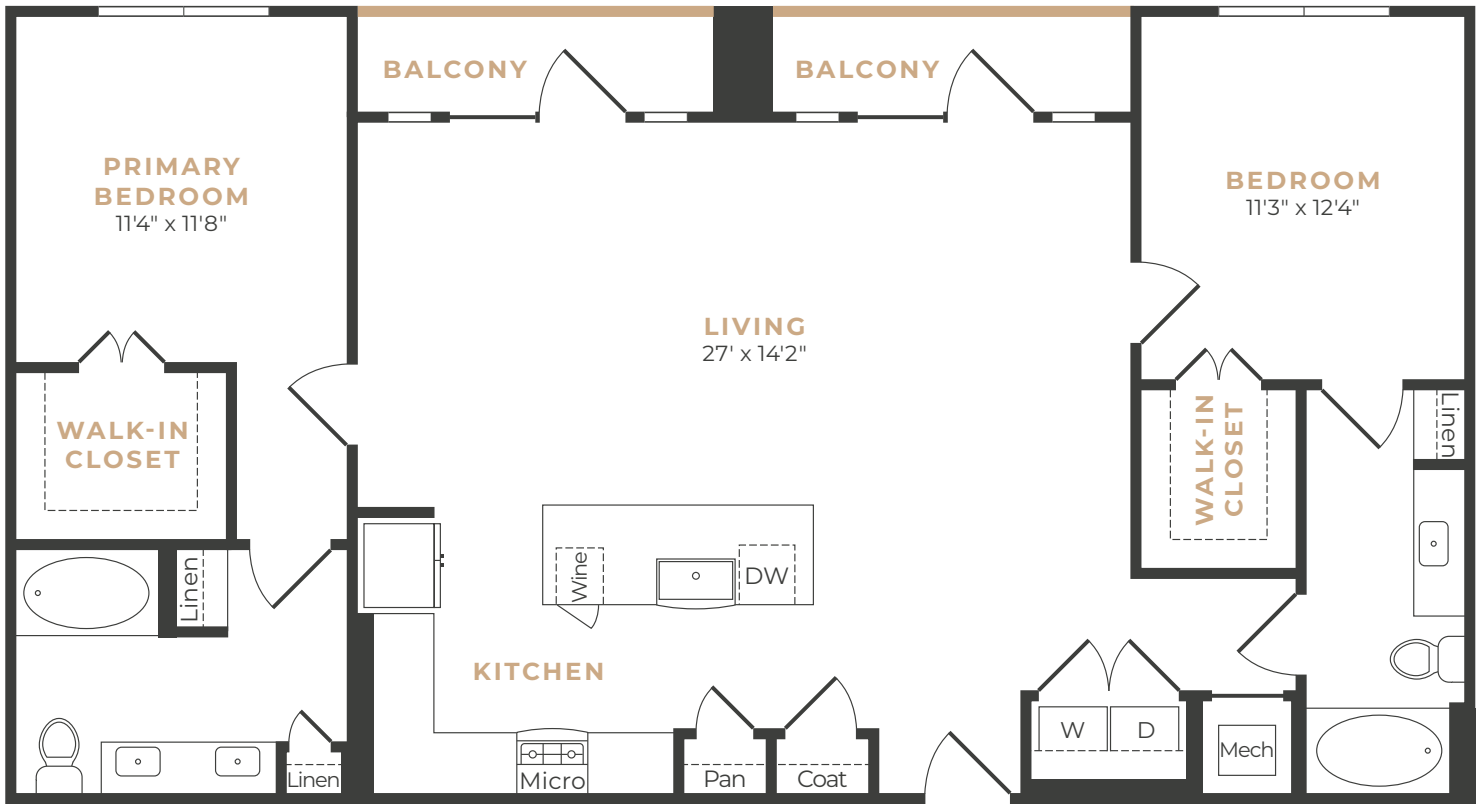

\$_____ Deposit \$_____ Rent/Mo

2 BR / 2 BA / 1,288 SQ. FT.

B8

5004 Memorial Drive | Houston, TX 77007 | 832-464-5050 | Leasing@AlexanMemorial.com | ALEXANMEMORIAL.COM

Not all homes have a balcony or patio and sizes may vary. Interior layout may vary by home. Interior layout varies to accommodate accessible features. Floor plan is an artist's rendering and may not be to scale. Square footage is approximate and may vary by unit. Availability and pricing subject to change. See an office representative for details.

\$ _____ Deposit \$ _____ Rent/Mo

2 BR / 2 BA / 1,308 SQ. FT.

5004 Memorial Drive | Houston, TX 77007 | 832-464-5050 | Leasing@AlexanMemorial.com | ALEXANMEMORIAL.COM

Not all homes have a balcony or patio and sizes may vary. Interior layout may vary by home. Interior layout varies to accommodate accessible features. Floor plan is an artist's rendering and may not be to scale. Square footage is approximate and may vary by unit. Availability and pricing subject to change. See an office representative for details.

\$_____ Deposit \$_____ Rent/Mo

2 BR / 2 BA / 1,374 SQ. FT.

B7

5004 Memorial Drive | Houston, TX 77007 | 832-464-5050 | Leasing@AlexanMemorial.com | ALEXANMEMORIAL.COM

Not all homes have a balcony or patio and sizes may vary. Interior layout may vary by home. Interior layout varies to accommodate accessible features. Floor plan is an artist's rendering and may not be to scale. Square footage is approximate and may vary by unit. Availability and pricing subject to change. See an office representative for details.