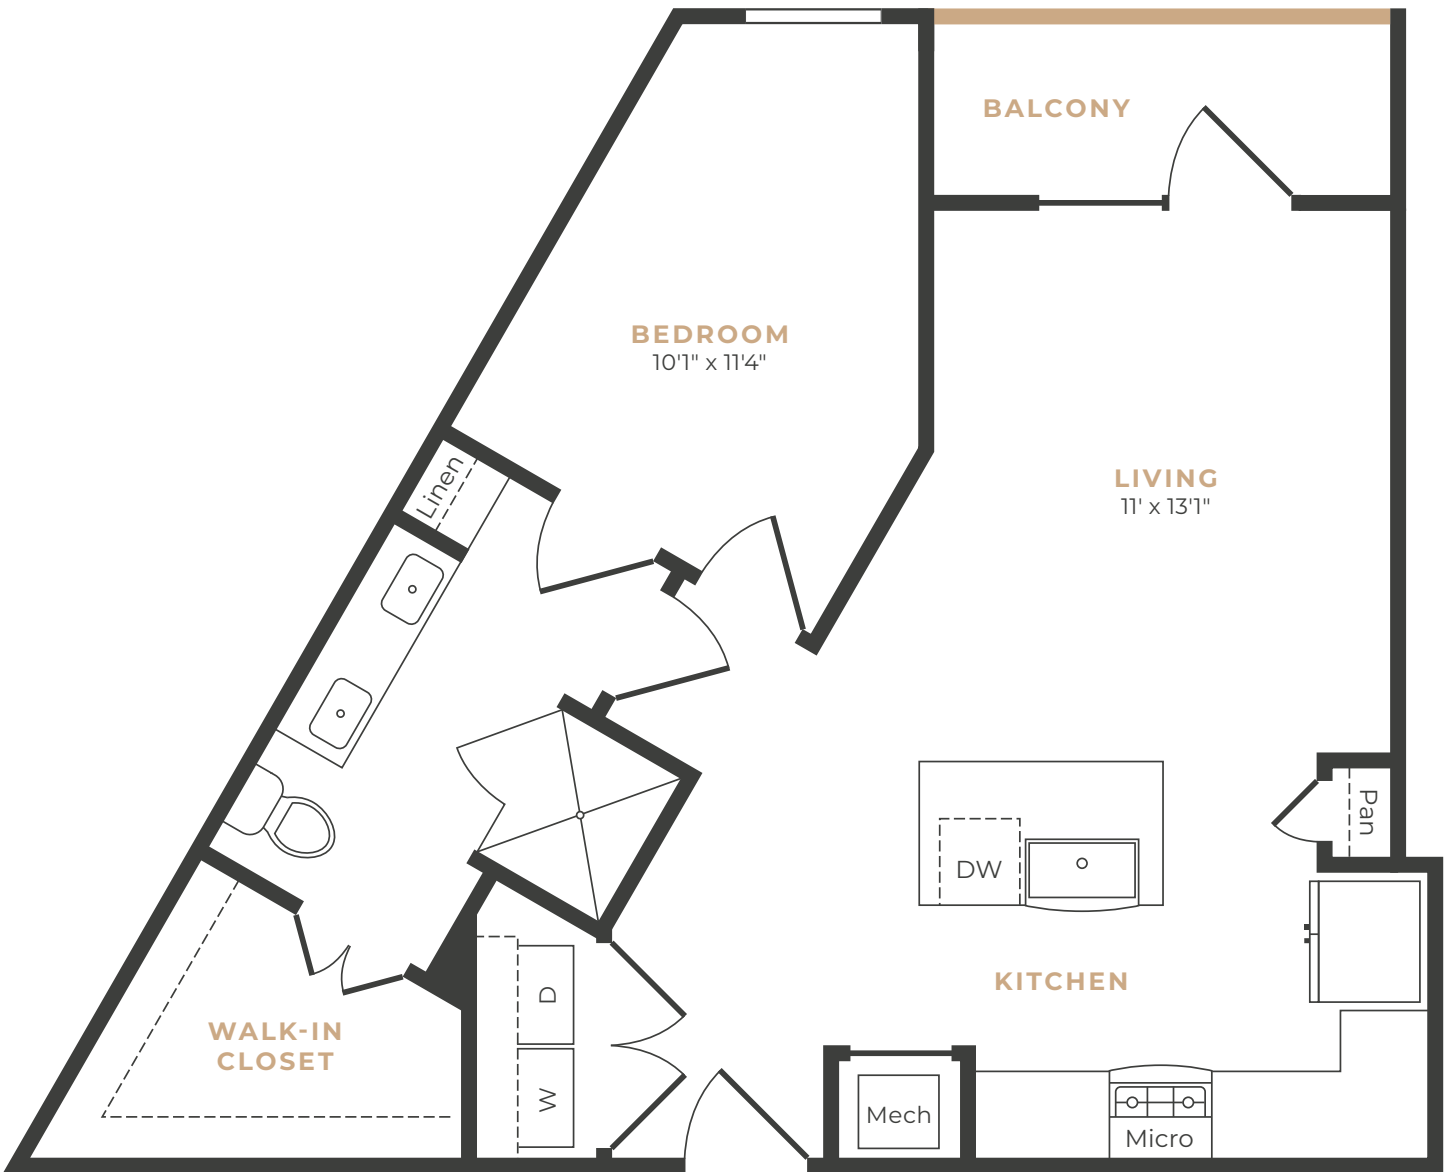

$_____ Deposit $_____ Rent/Mo

1 BR / 1 BA / 705 SQ. FT.

A7

5004 Memorial Drive | Houston, TX 77007 | 832-464-5050 | Leasing@AlexanMemorial.com | ALEXANMEMORIAL.COM

Not all homes have a balcony or patio and sizes may vary. Interior layout may vary by home. Interior layout varies to accommodate accessible features. Floor plan is an artist's rendering and may not be to scale. Square footage is approximate and may vary by unit. Availability and pricing subject to change. See an office representative for details.