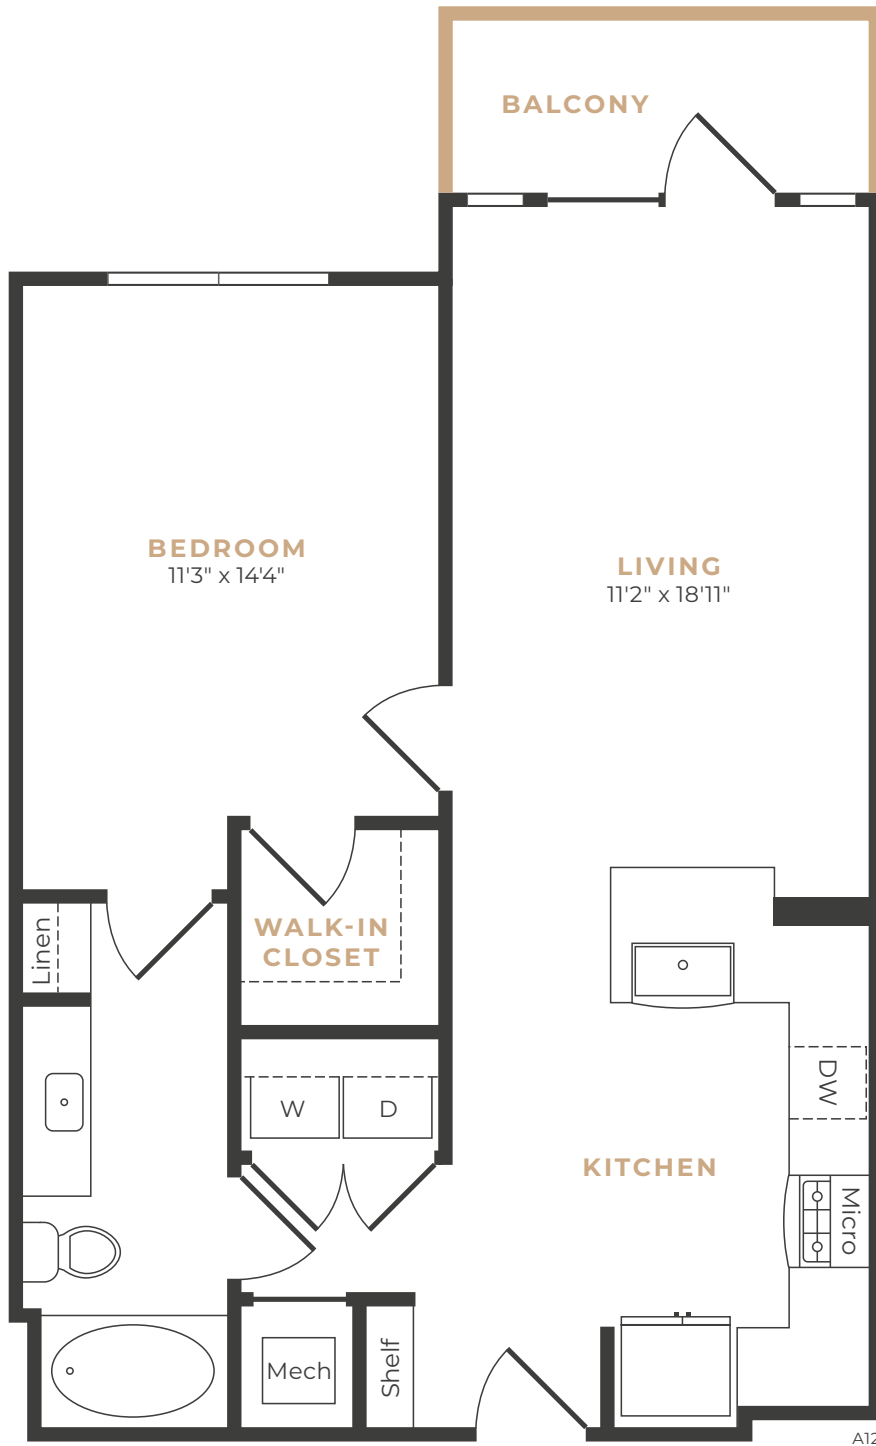

\$_____ Deposit \$_____ Rent/Mo

1 BR / 1 BA / 742 SQ. FT.

A2, A2 ALT

5004 Memorial Drive | Houston, TX 77007 | 832-464-5050 | Leasing@AlexanMemorial.com | ALEXANMEMORIAL.COM

Not all homes have a balcony or patio and sizes may vary. Interior layout may vary by home. Interior layout varies to accommodate accessible features. Floor plan is an artist's rendering and may not be to scale. Square footage is approximate and may vary by unit. Availability and pricing subject to change. See an office representative for details.

\$_____ Deposit \$_____ Rent/Mo

1 BR / 1 BA / 751 - 790 SQ. FT.

ALT. LAYOUT

5004 Memorial Drive | Houston, TX 77007 | 832-464-5050 | Leasing@AlexanMemorial.com | ALEXANMEMORIAL.COM

Not all homes have a balcony or patio and sizes may vary. Interior layout may vary by home. Interior layout varies to accommodate accessible features. Floor plan is an artist's rendering and may not be to scale. Square footage is approximate and may vary by unit. Availability and pricing subject to change. See an office representative for details.

\$_____ Deposit \$_____ Rent/Mo

1 BR / 1 BA / 791 SQ. FT.

5004 Memorial Drive | Houston, TX 77007 | 832-464-5050 | Leasing@AlexanMemorial.com | ALEXANMEMORIAL.COM

Not all homes have a balcony or patio and sizes may vary. Interior layout may vary by home. Interior layout varies to accommodate accessible features. Floor plan is an artist's rendering and may not be to scale. Square footage is approximate and may vary by unit. Availability and pricing subject to change. See an office representative for details.