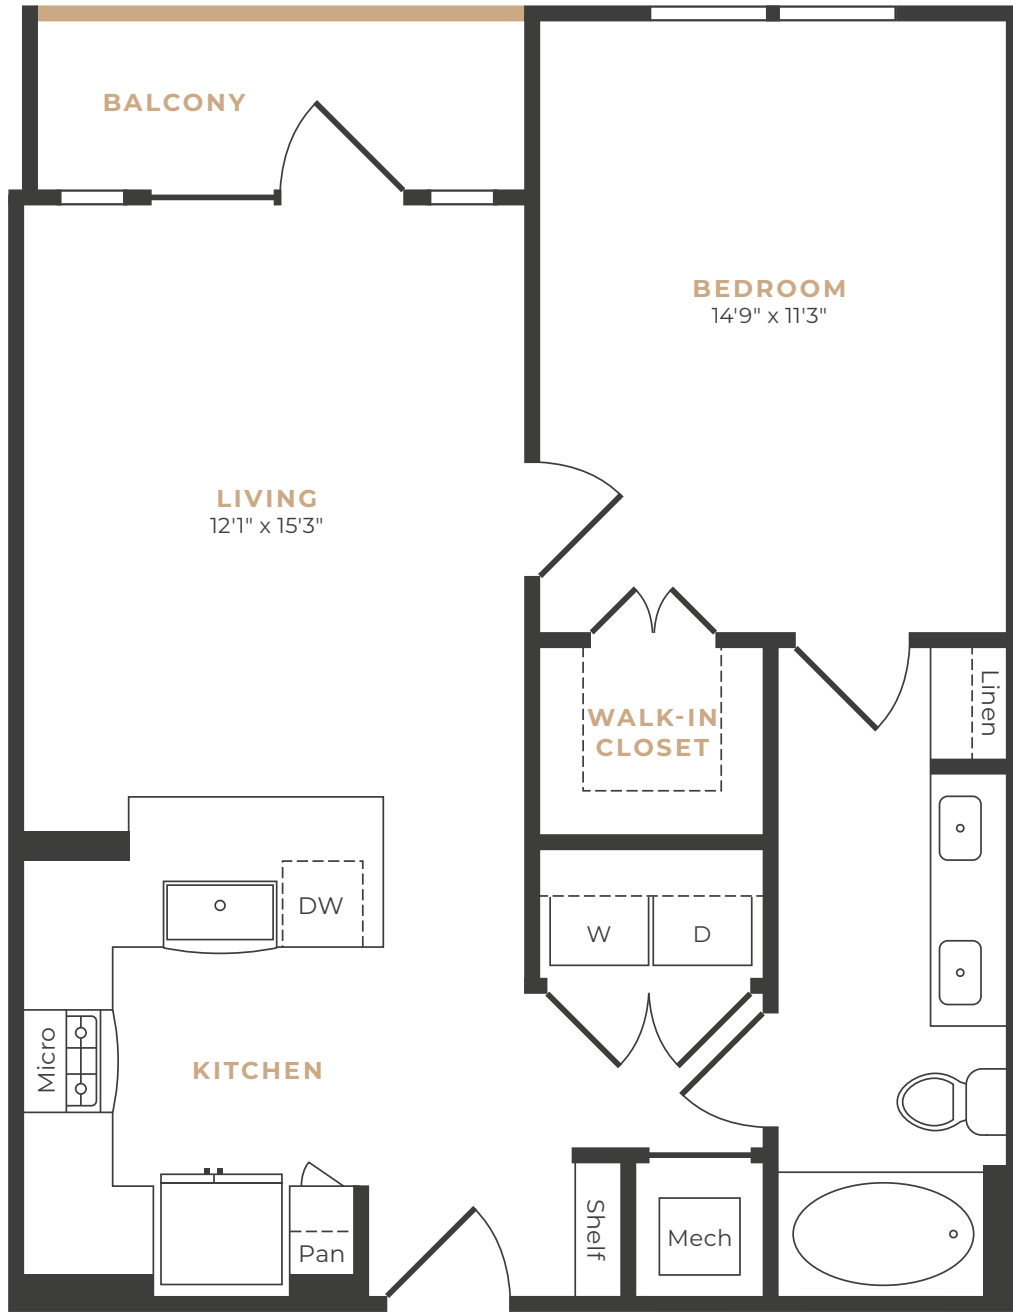

\$_____ Deposit \$_____ Rent/Mo

1 BR / 1 BA / 709 SQ. FT.

ALT. LAYOUT

5004 Memorial Drive | Houston, TX 77007 | 832-464-5050 | Leasing@AlexanMemorial.com | ALEXANMEMORIAL.COM

Not all homes have a balcony or patio and sizes may vary. Interior layout may vary by home. Interior layout varies to accommodate accessible features. Floor plan is an artist's rendering and may not be to scale. Square footage is approximate and may vary by unit. Availability and pricing subject to change. See an office representative for details.

\$_____ Deposit \$_____ Rent/Mo

1 BR / 1 BA / 725 SQ. FT.

A4

5004 Memorial Drive | Houston, TX 77007 | 832-464-5050 | Leasing@AlexanMemorial.com | ALEXANMEMORIAL.COM

Not all homes have a balcony or patio and sizes may vary. Interior layout may vary by home. Interior layout varies to accommodate accessible features. Floor plan is an artist's rendering and may not be to scale. Square footage is approximate and may vary by unit. Availability and pricing subject to change. See an office representative for details.

\$_____ Deposit \$_____ Rent/Mo

1 BR / 1 BA / 742 SQ. FT.

A2, A2 ALT

5004 Memorial Drive | Houston, TX 77007 | 832-464-5050 | Leasing@AlexanMemorial.com | ALEXANMEMORIAL.COM

Not all homes have a balcony or patio and sizes may vary. Interior layout may vary by home. Interior layout varies to accommodate accessible features. Floor plan is an artist's rendering and may not be to scale. Square footage is approximate and may vary by unit. Availability and pricing subject to change. See an office representative for details.